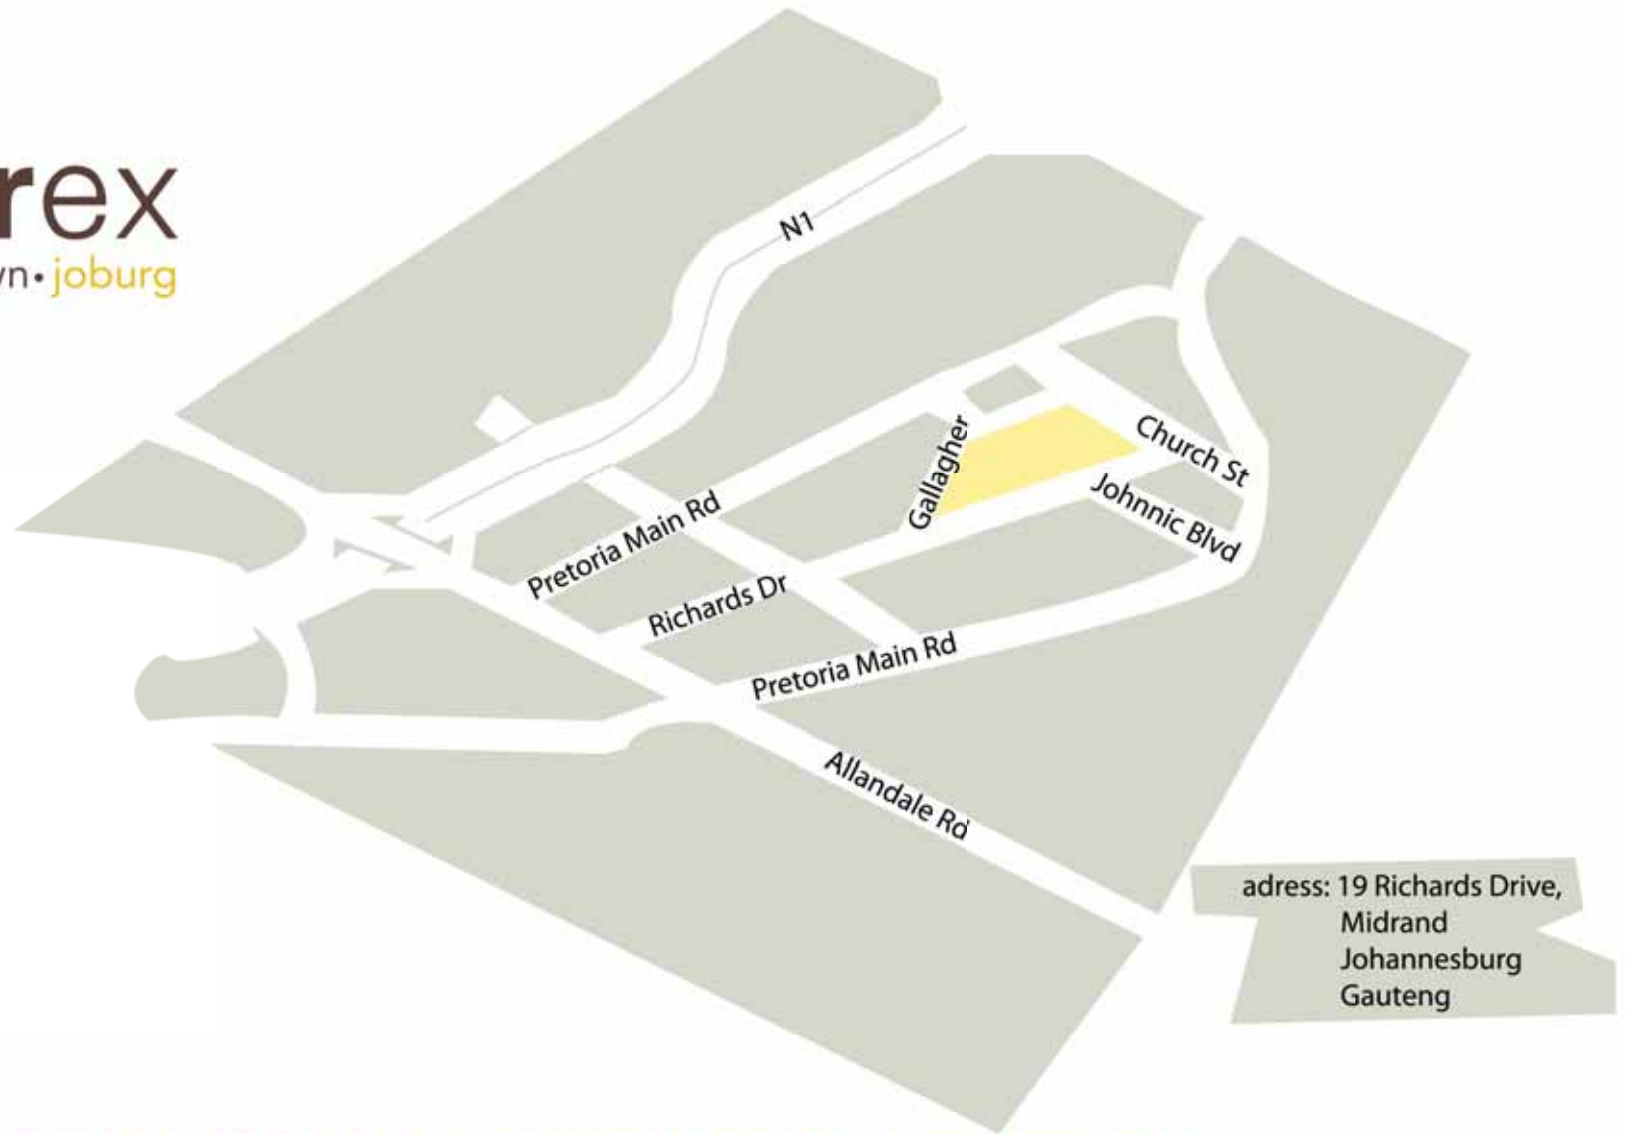

decorex
durban•cape town•joburg

t: +27 (0) 11 266 3000
e: gallagher@gallagher.co.za
w: gallagher.co.za

GPS coordinates:
26° 0'8.66"S 28° 7'50.19"E