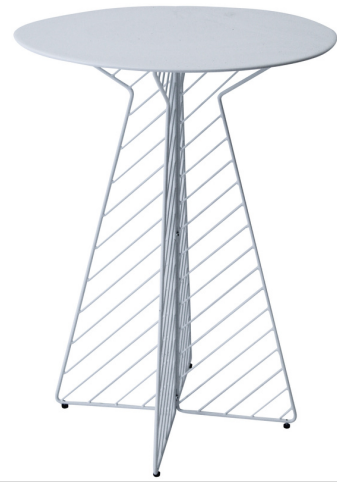

# Cocktail & Conversation Tables

**White Conversation Table**  
White / Natural Top

Dimensions:  
2400mm (L) x 500mm (W) x 1070mm (H)

**White Steel Cocktail Table**  
White / Natural Top

Dimensions:  
600mm (L) x 600mm (W) x 1070mm (H)

**Black Conversation Table**  
Black / Natural Top

Dimensions:  
2400mm (L) x 500mm (W) x 1070mm (H)

**Black Steel Cocktail Table**  
Black / Natural Top

Dimensions:  
600mm (L) x 600mm (W) x 1070mm (H)

## Glass Top Cocktail Table Glass

Dimensions:  
700mm (D) x 1100mm (H)