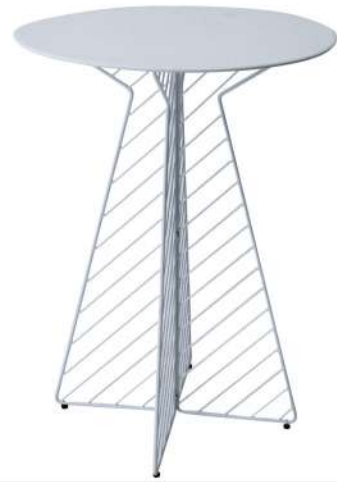

# Cocktail & Conversation Tables

**White Conversation Table**  
White/Black/ Natural Top

Dimensions:  
2400mm (L) x 500mm (W) x 1070mm (H)

**White Steel Cocktail Table**  
White/Black/ Natural Top

Dimensions:  
600mm (L) x 600mm (W) x 1070mm (H)

**Black Conversation Table**  
White / Black / Natural Top

Dimensions:  
2400mm (L) x 500mm (W) x 1070mm (H)

**Black Steel Cocktail Table**  
White / Black / Natural Top

Dimensions:  
600mm (L) x 600mm (W) x 1070mm (H)