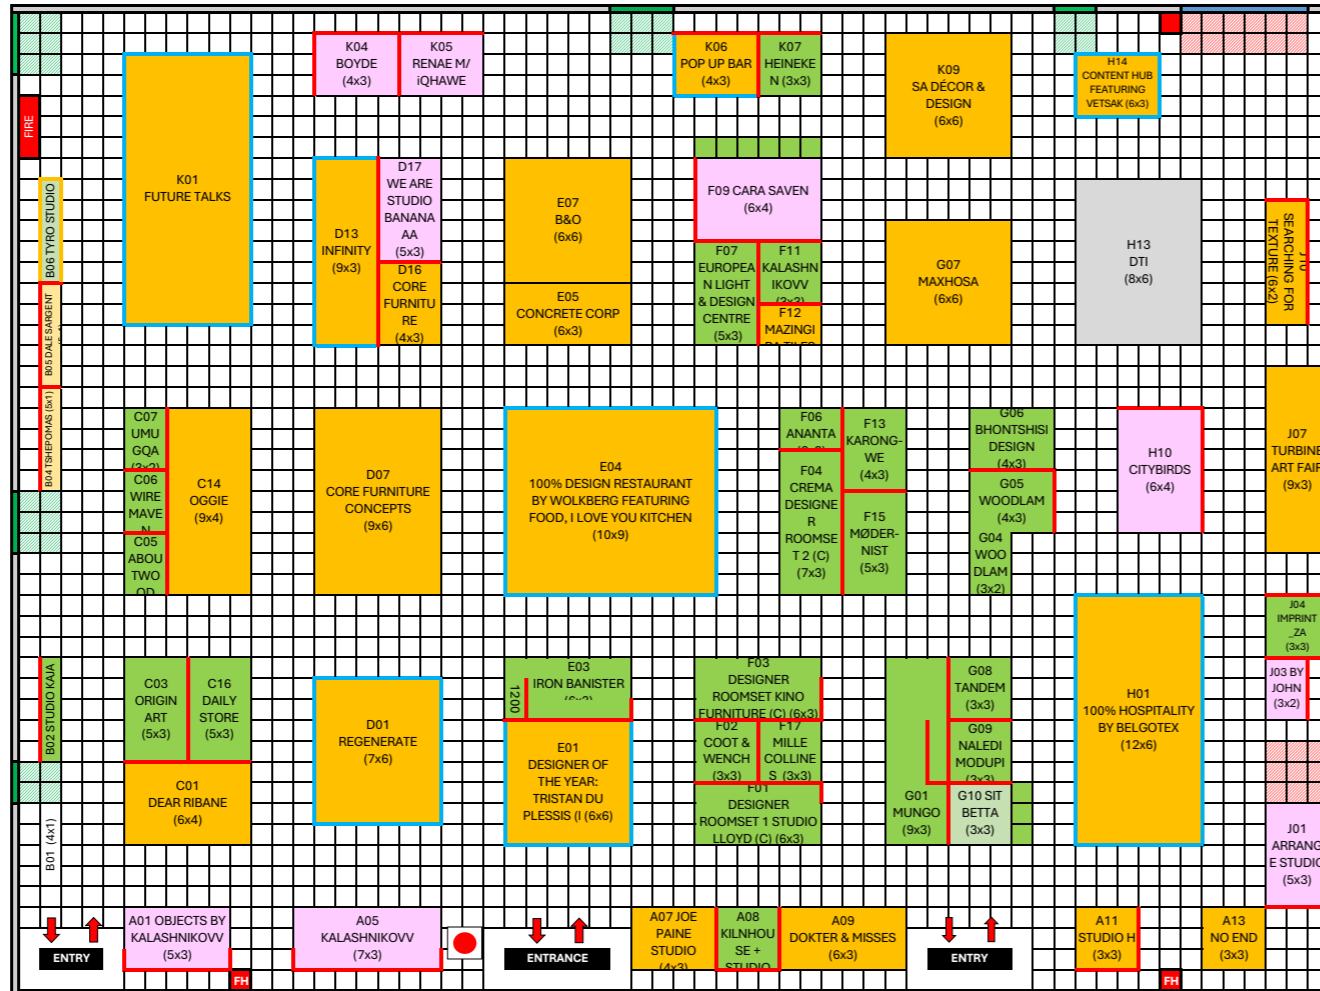

Furniture, Lighting & Design
 Thursday 01 - Sunday 04 August 2024
 Level 2 | Sandton Convention Centre

100%DESIGN[®] AFRICA

- Custom Design Package
- Floor Space Only Package
- SMME Custom Design Package
- Shop Kitchen Package
- Artist Package
- Issued Contract
- Provisional / Reserved Contract
- Feature

KEY	
Fire Equip / Exit	
Doors	
Loading Bay Doors	
Solid Wall	
Electrical Box	

Disclaimer: Floor plan measurements are approximate and are for illustrative purposes only. While RX Africa (Pty) Ltd do not doubt the accuracy of the floor plan, we make no guarantee, warranty or representation as to the accuracy and completeness of the floor plan. We further do not guarantee the placement of the exhibitor's stand or stand number as per the floor plan as this may change. The size of the stand will however not change, unless agreed upon with the exhibitor. At no point in time will RX Africa (Pty) Ltd accept any liability in as far as loss of income, damages (direct or indirect) are concerned as a result of the changing or alteration of this floor plan. The exhibitor hereby accepts all risk in as far as its final placement is concerned and agrees that this floor plan is for illustrative purposes only.